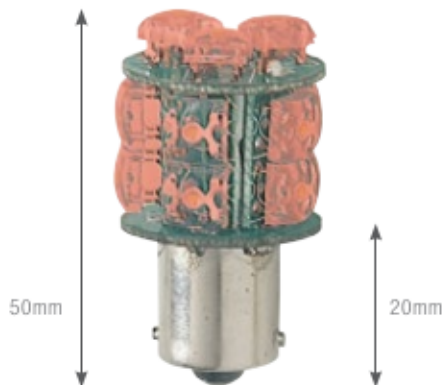

Truck-Lamp

SUPER BRIGHT LED

LED UTILITY LIGHTS

TL-L157G-12/24

TL-L157Y-12/24

TL-L157W-12/24

10 green LED with chrome housing
 10 amber LED with chrome housing
 10 white LED with chrome housing
 163mm x 55mm x 45mm
 Polycarbonate
 ABS

ALSO AVAILABLE WITH INCANDESCENT GLOBE
 TL18A (amber)
 TL18G (green)
 TL18C (clear)

TL-L157G-12/24
 TL-L157Y-12/24
 TL-L157W-12/24
Size
Lens
Chromed housing

PATENTED NEW LED LIGHTS

TL-1157R-12
TL-1157R-24

13 square 12V red LED, single bayonet
 13 square 24V red LED, single bayonet
 Stop / Tail

TL-1157R-12
 TL-1157R-24
Functions

TL-1156Y-12
TL-1156Y-24

13 square 12V amber LED, double bayonet offset
 13 square 24V amber LED, double bayonet offset
 1 Function Indicator