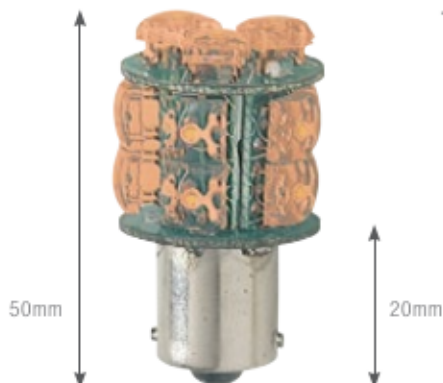

Truck-Lamp

SUPER BRIGHT LED

LED UTILITY LIGHTS

TL-L157G-12/24

TL-L157Y-12/24

TL-L157W-12/24

10 green LED with chrome housing
 10 amber LED with chrome housing
 10 white LED with chrome housing
 163mm x 55mm x 45mm
 Polycarbonate
 ABS

ALSO AVAILABLE WITH INCANDESCENT GLOBE
 TL18A (amber)
 TL18G (green)
 TL18C (clear)

TL-L157G-12/24
 TL-L157Y-12/24
 TL-L157W-12/24
Size
Lens
Chromed housing

PATENTED NEW LED LIGHTS

TL-1157R-12
TL-1157R-24

13 square 12V red LED, single bayonet
 13 square 24V red LED, single bayonet
 Stop / Tail

TL-1157R-12
 TL-1157R-24
Functions

TL-1156Y-12
TL-1156Y-24

13 square 12V amber LED, double bayonet offset
 13 square 24V amber LED, double bayonet offset
 1 Function Indicator